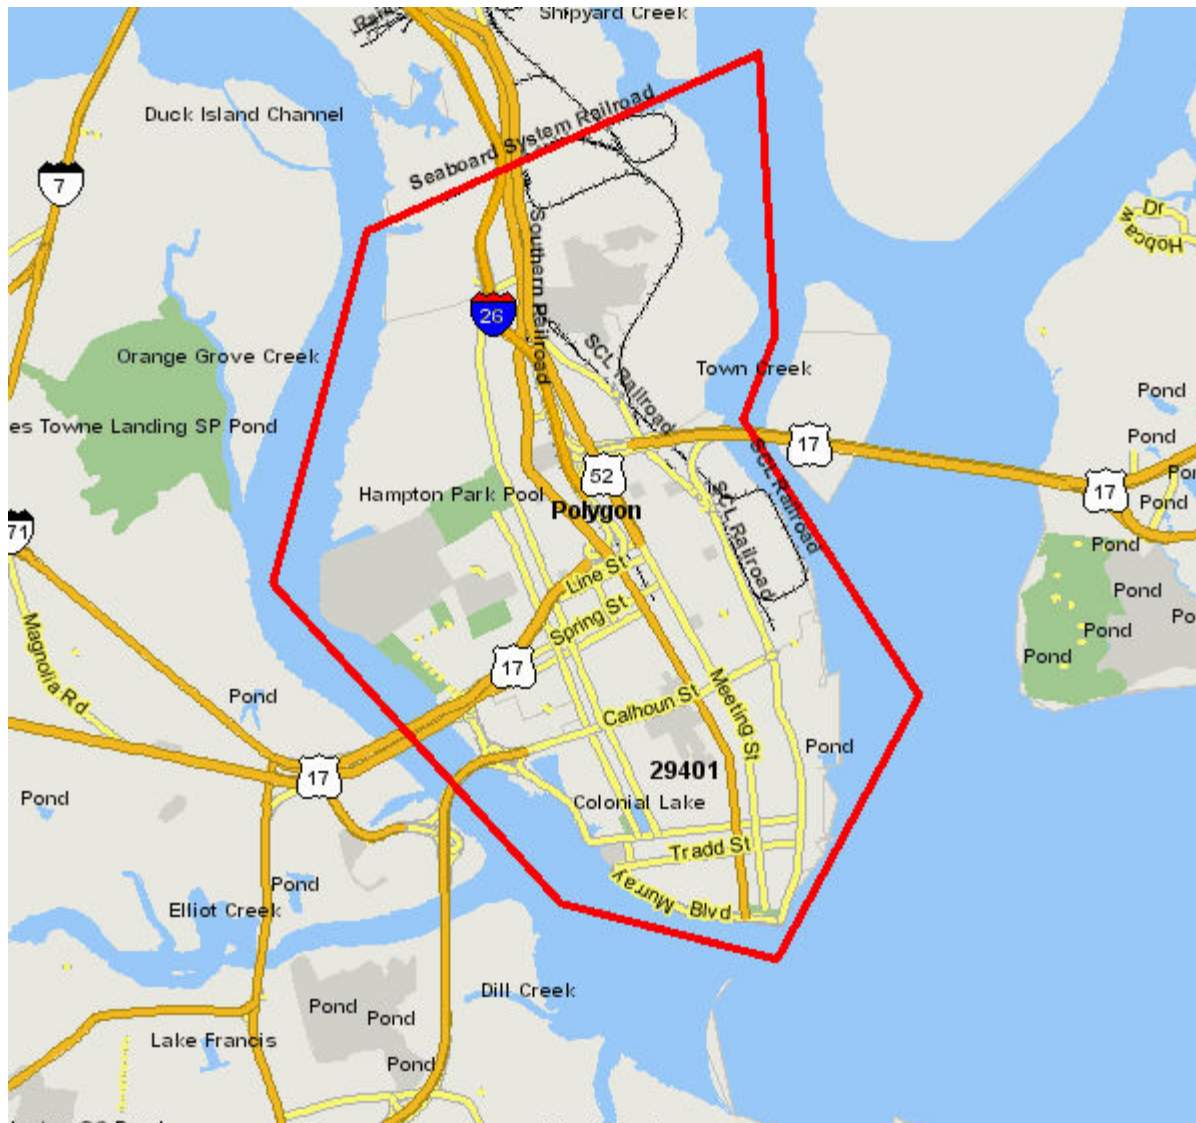

Reference Map

CD Impact Downtown

Prepared By: dvb

Nielsen iMARK Online