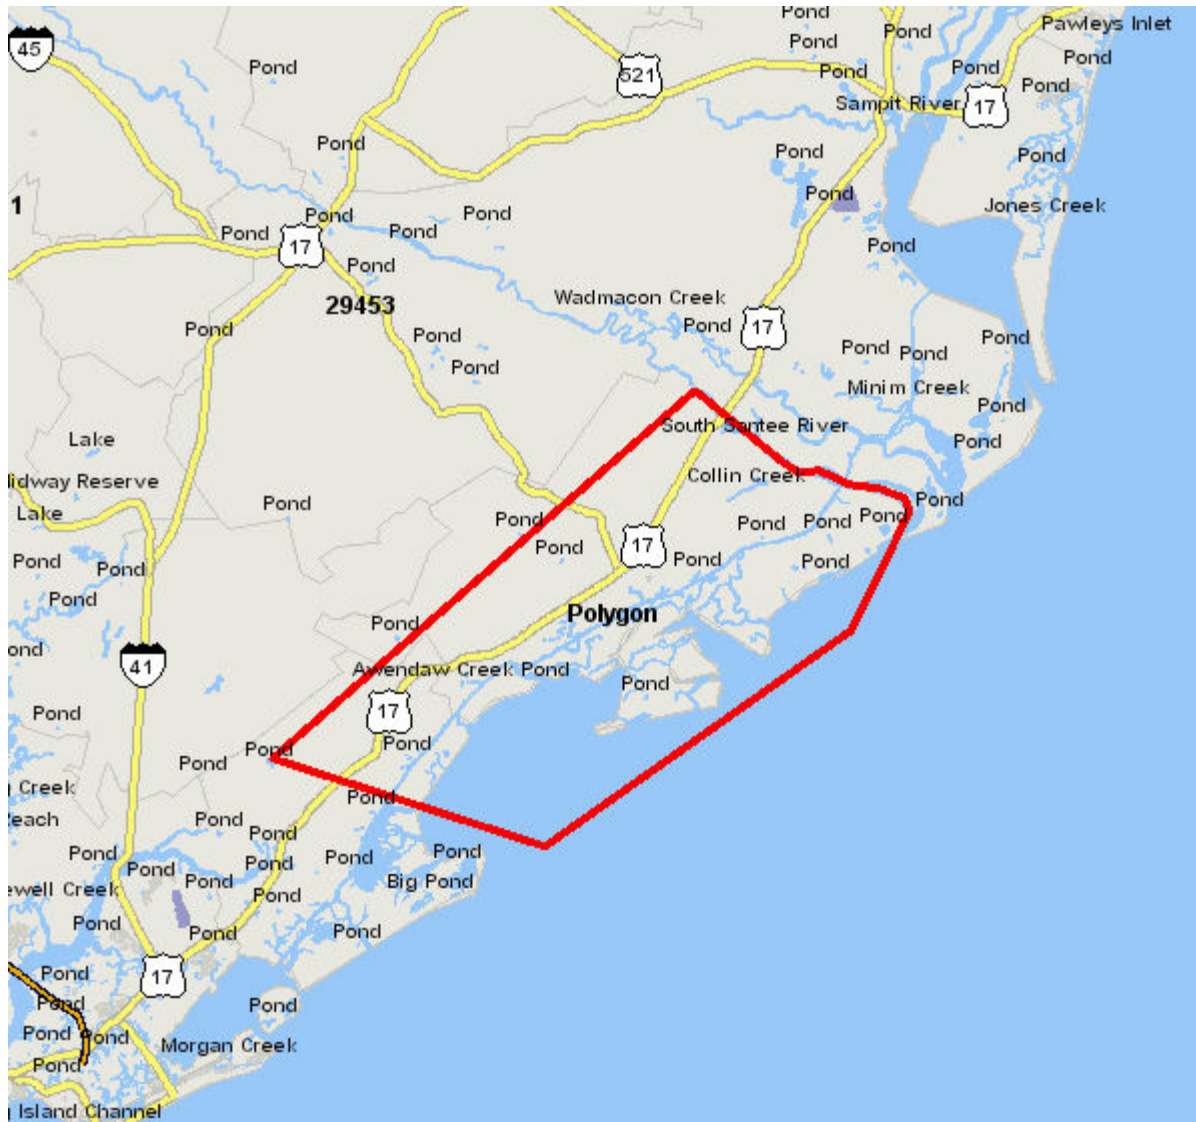

# Reference Map

CD Impact: East Cooper B

Prepared By: dvb

Nielsen iMARK Online

nielsen

Prepared on: September 18, 2010 07:41:23 AM  
© 2010 CLARITAS INC. All rights reserved.  
1 800 866 6511