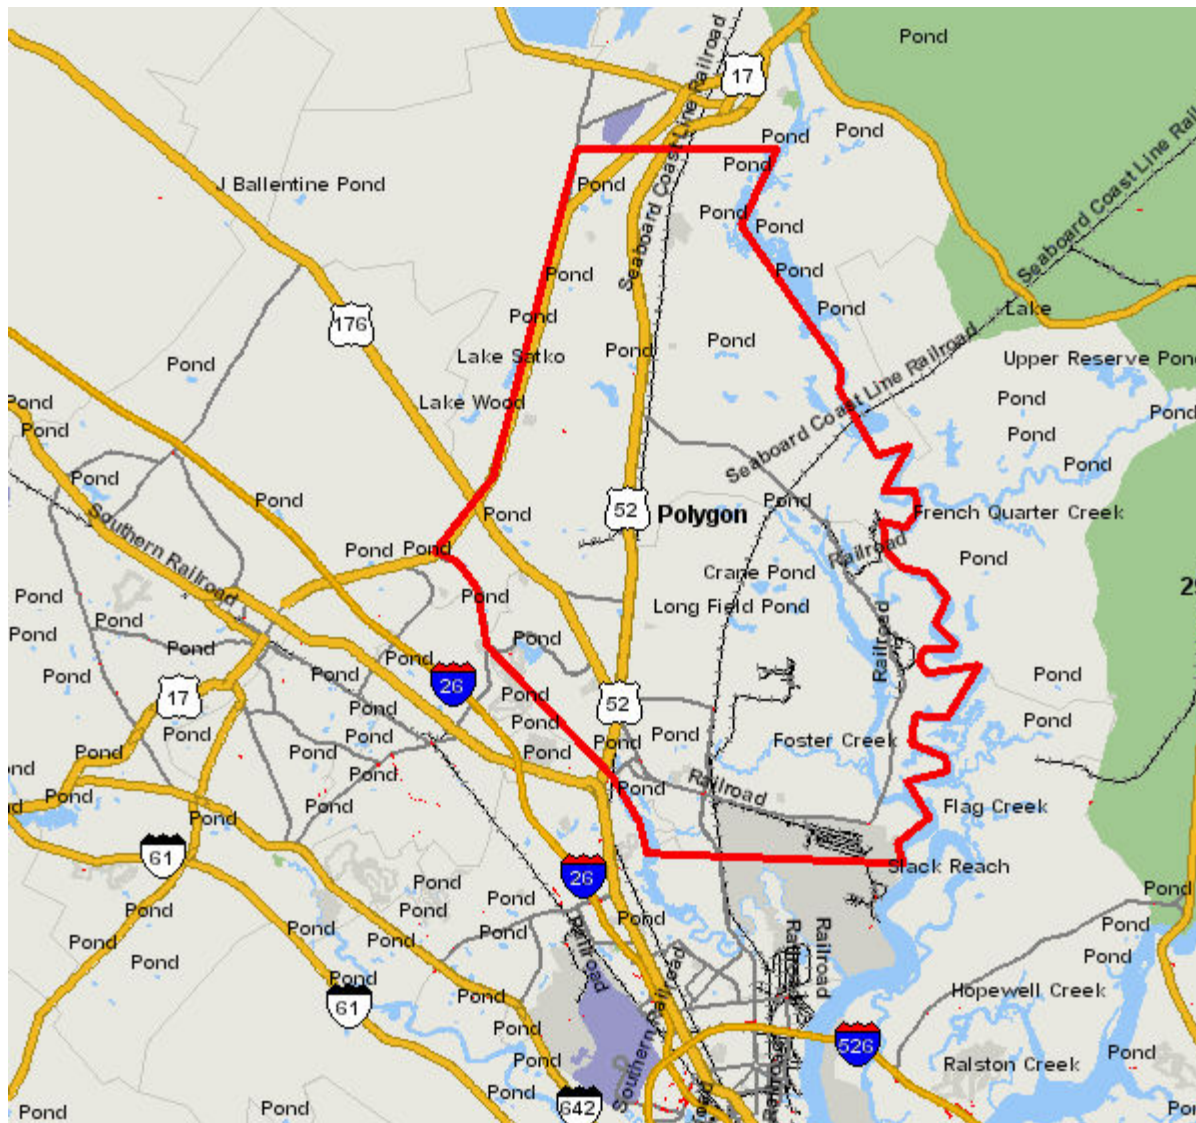

Reference Map

CD Impact: Goose Creek

Prepared By: dvb

Nielsen iMARK Online

0 miles 2.58 5.36