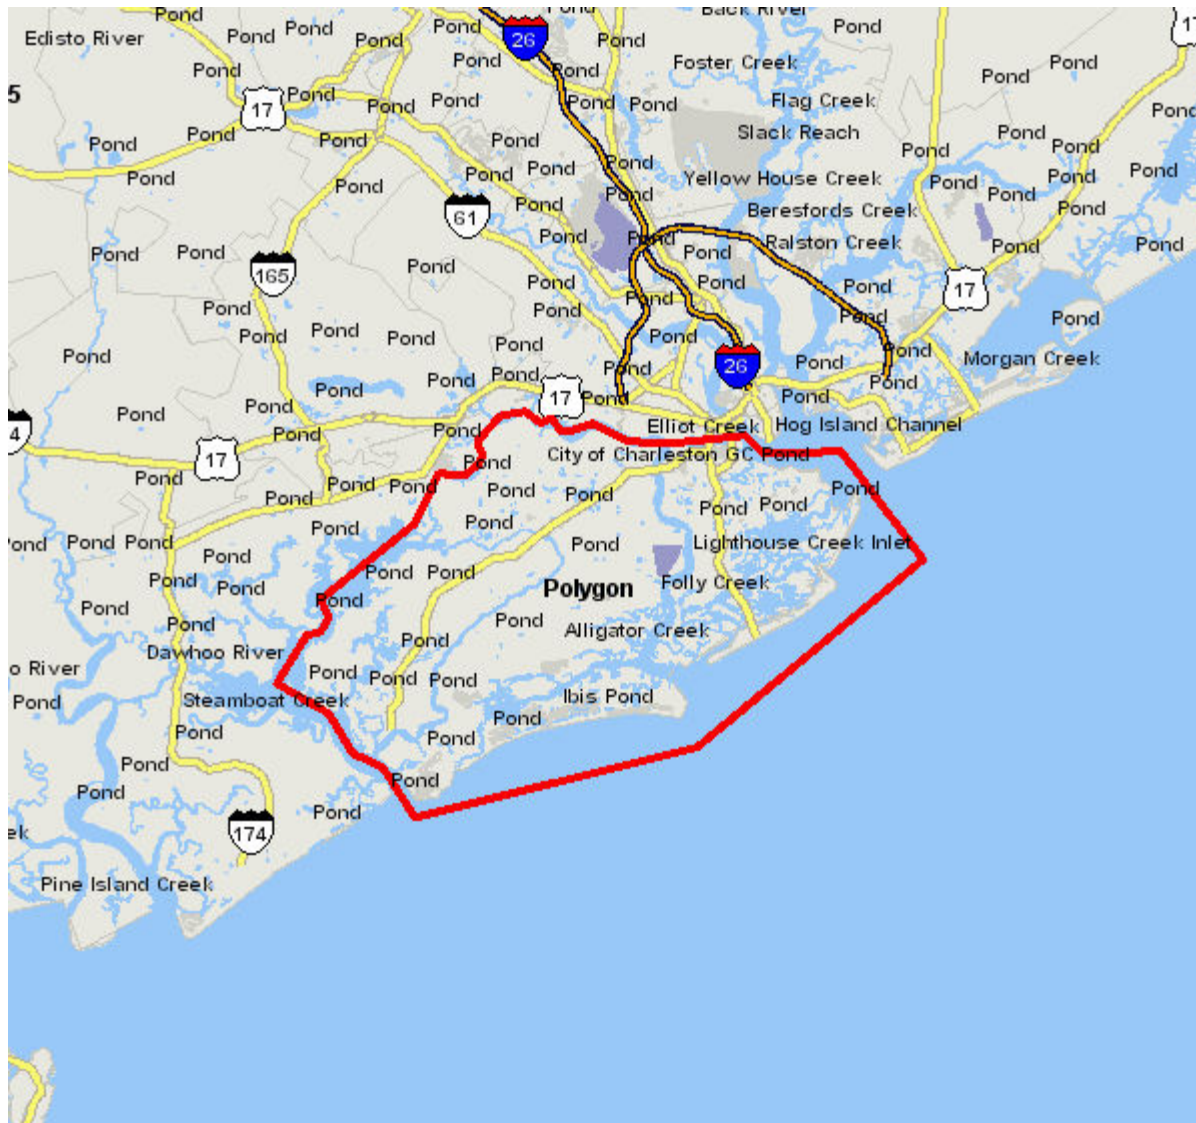

Reference Map

CD Impact: Island Connect A

Prepared By: dvb

Nielsen iMARK Online

0 miles 4.86 9.72

nielsen

Prepared on: September 18, 2010 06:30:07 AM
© 2010 CLARITAS INC. All rights reserved.
1 800 866 6511