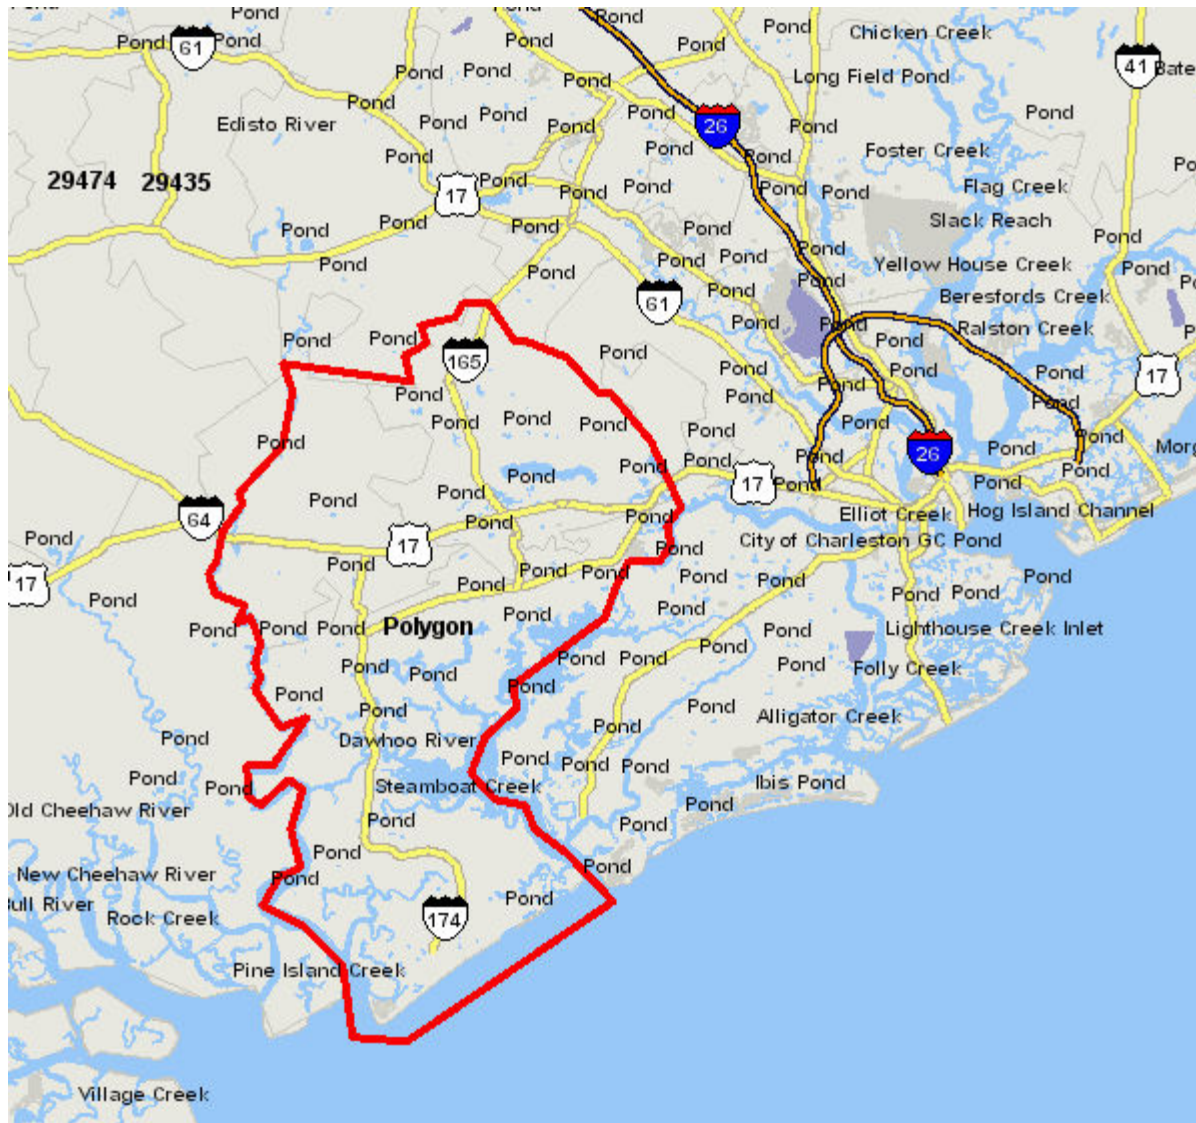

Reference Map

CD Impact: Island Connect B

Prepared By: dvb

Nielsen iMARK Online