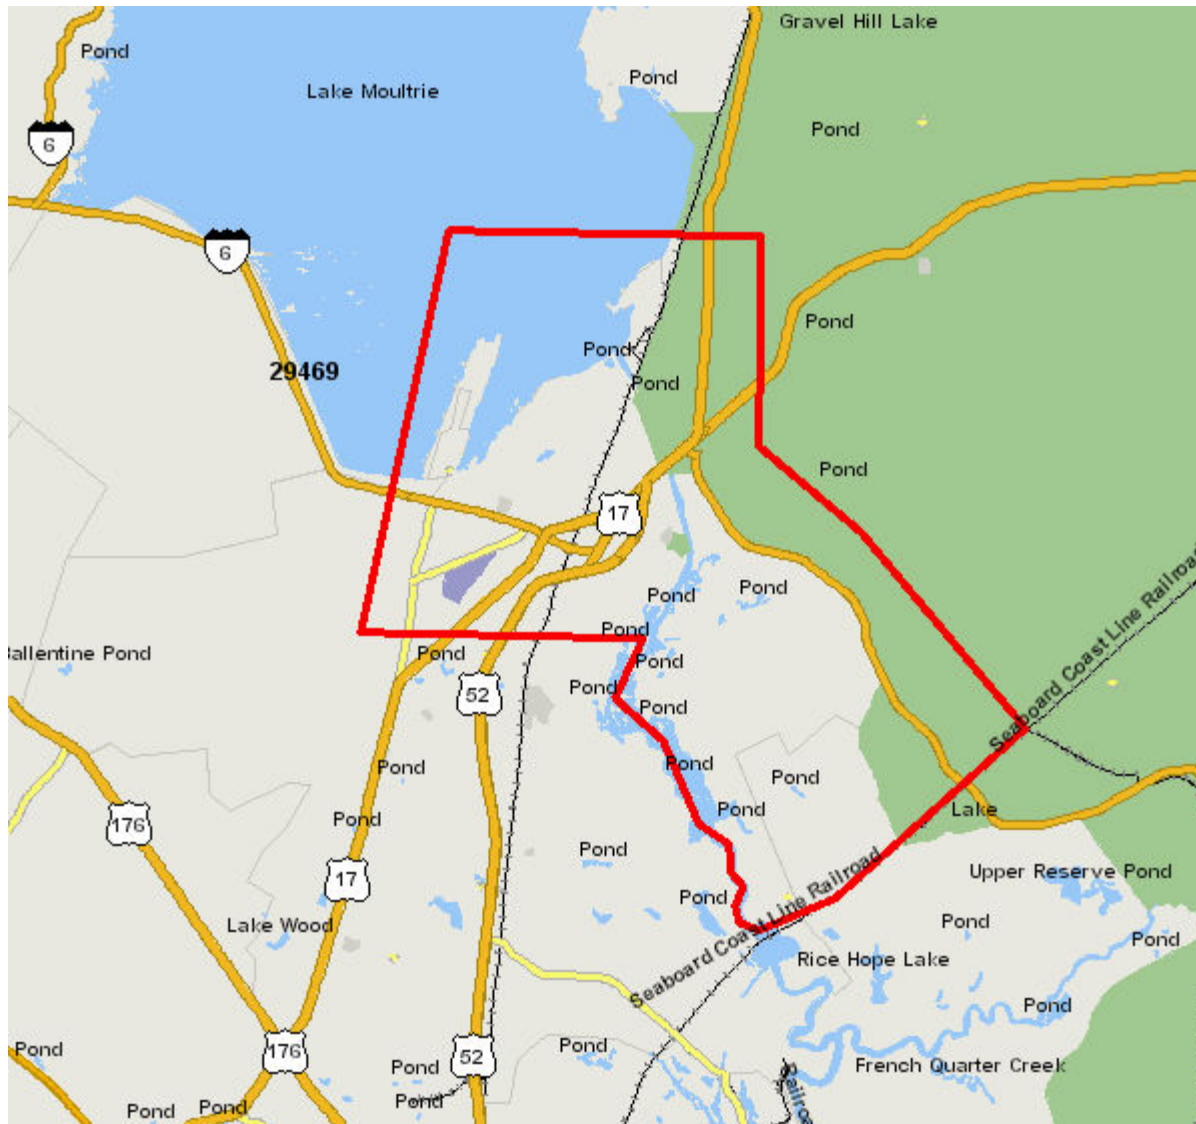

# Reference Map

CD Impact: Moncks Corner

Prepared By: dvb

Nielsen iMARK Online