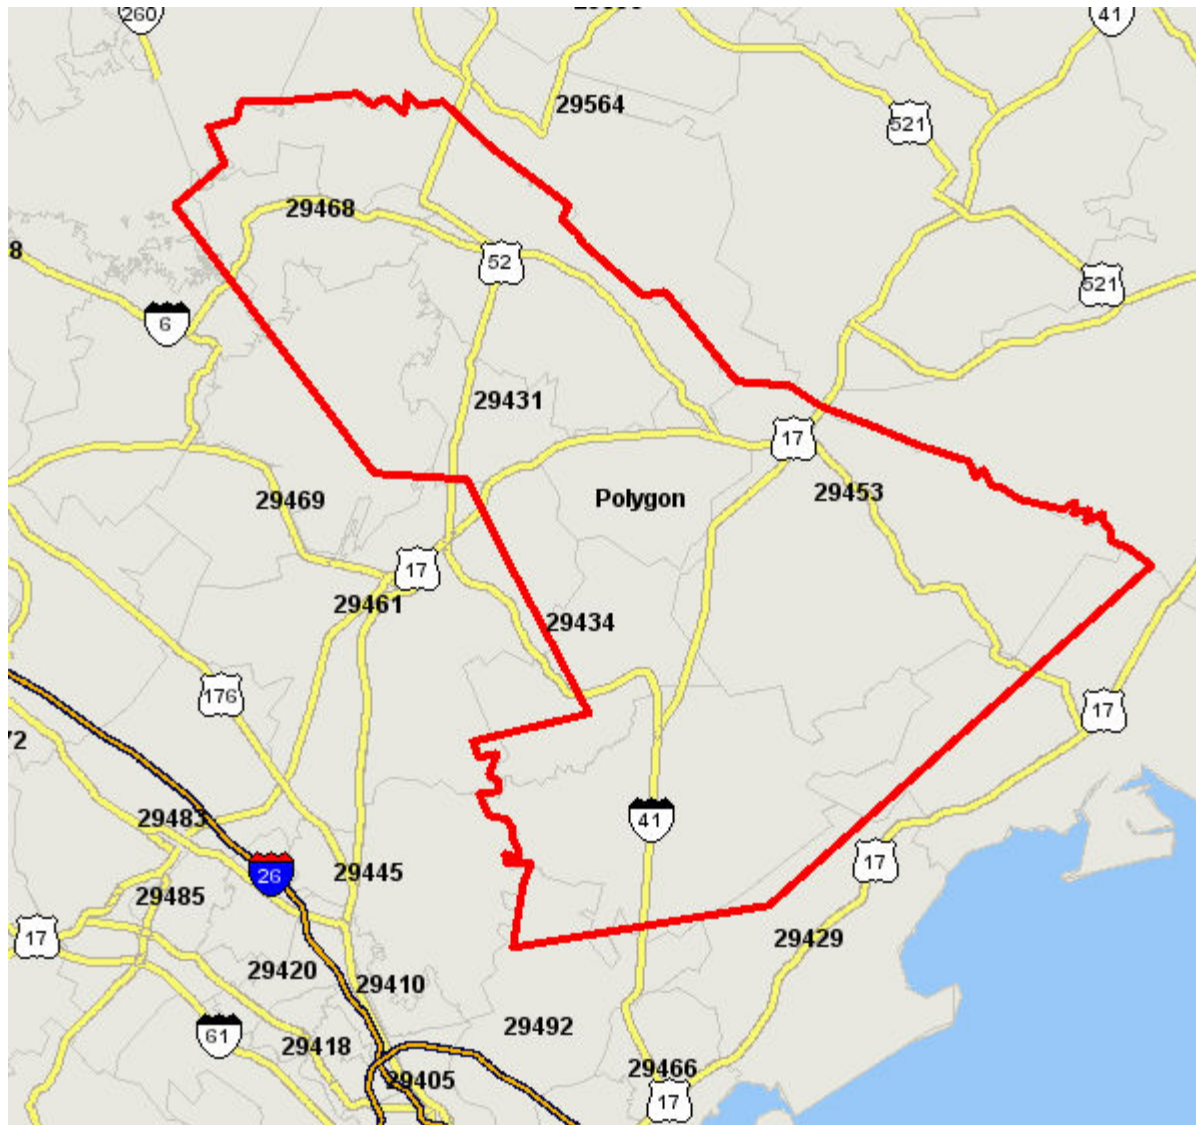

# Reference Map

CD Impact St Stephen Huger

Prepared By: dvb

Nielsen iMARK Online

nielsen

Prepared on: September 18, 2010 08:19:13 AM  
© 2010 CLARITAS INC. All rights reserved.  
1 800 866 6511