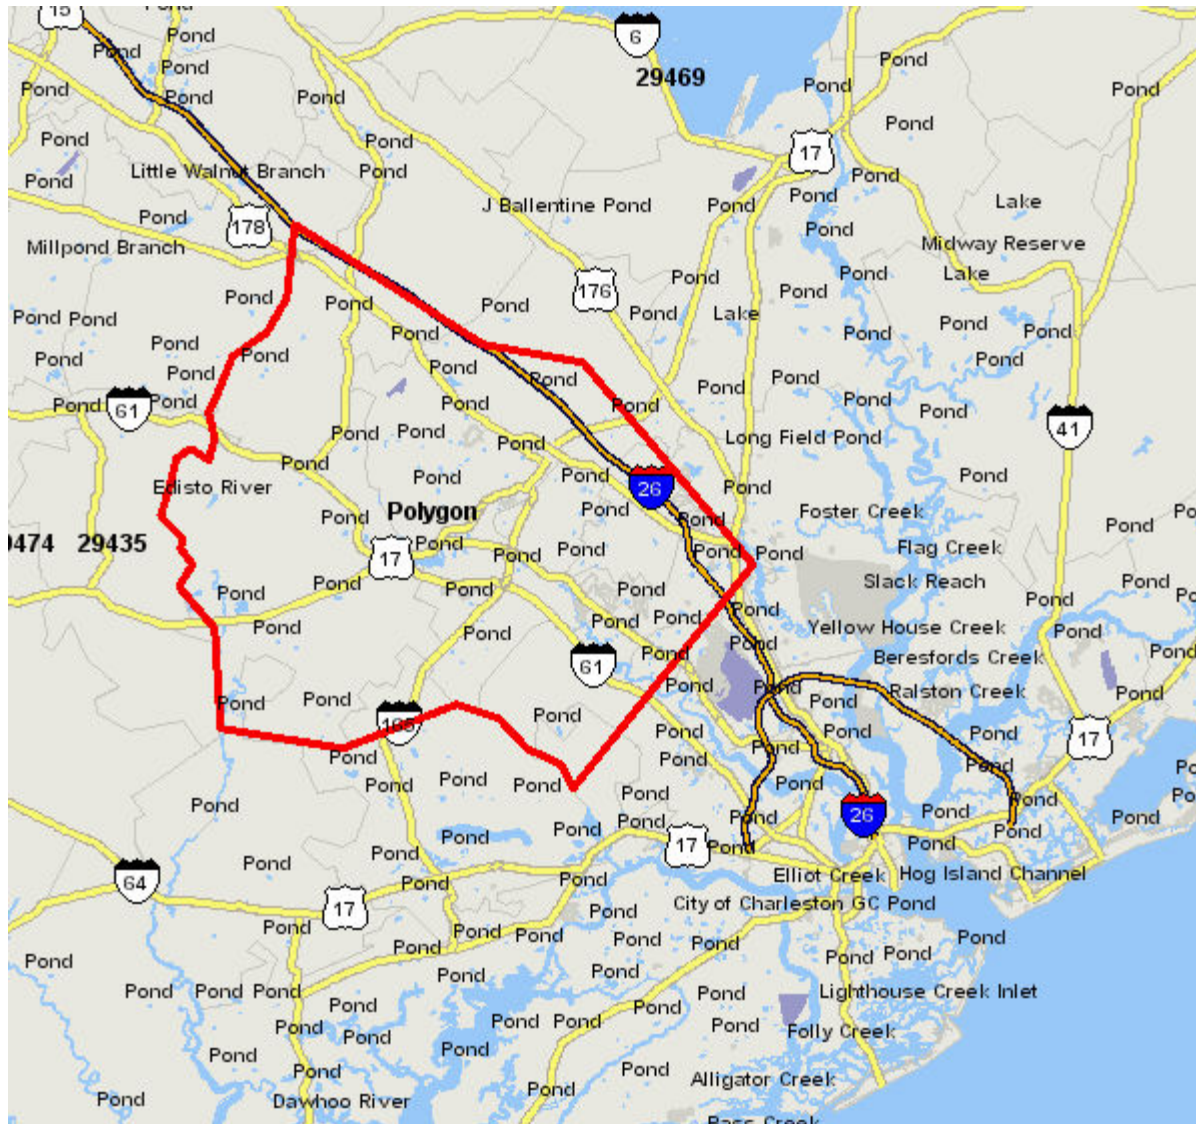

Reference Map

CD Impact: Summerville

Prepared By: dvb

Nielsen iMARK Online

nielsen

Prepared on: September 17, 2010 04:44:05 PM
© 2010 CLARITAS INC. All rights reserved.
1 800 866 6511