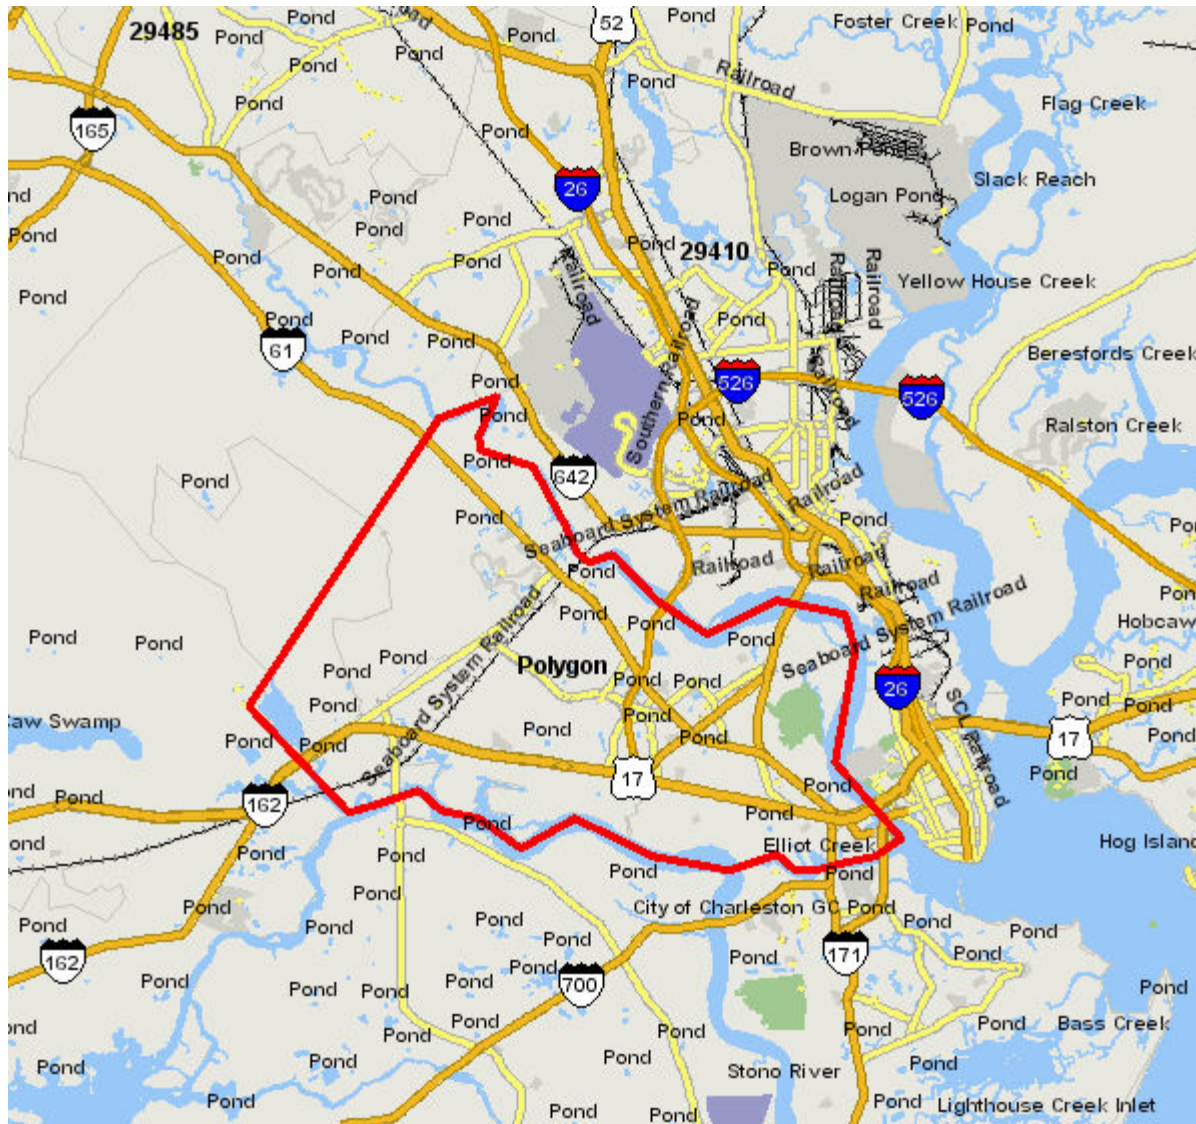

Reference Map

CD Impact: West Ashley

Prepared By: dvb

Nielsen iMARK Online

nielsen

Prepared on: September 18, 2010 07:09:51 AM
© 2010 CLARITAS INC. All rights reserved.
1 800 866 6511